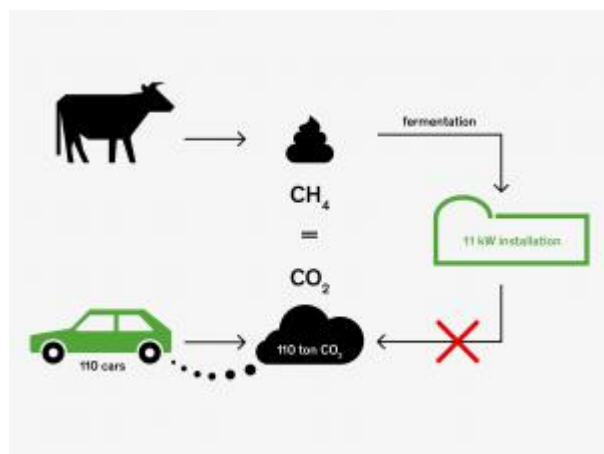

Pilot Project on Circular Bioeconomy - Spain [7]

Keywords:

Bioeconomy, Cooperation, Energy efficiency, Job creation, Knowledge transfer, Renewable energy

Countries:

Spain

The project has enabled the living-lab, Josenea which is focused on organic farming, to collect bio-waste from neighbours and transform it into compost to fertilise their crops, with environmental, economic and social benefits.

Positive Agritude - a rural network for the social rehabilitation of vulnerable people [8]

Keywords:

Agriculture, Cooperation, Job creation, LEADER/CLLD, Rural services

Countries:

Belgium

Supporting vulnerable people and facilitating their re-integration into society through small volunteer jobs on local farms.

Installing a small-scale anaerobic digester to produce green energy [9]

Keywords:

Agriculture, Bioeconomy, Energy efficiency, GHG & ammonia emissions, Renewable energy

Countries:

Belgium

A dairy farm in Wallonia invested in renewable energy production from manure and produced milk using a more environmental friendly process.