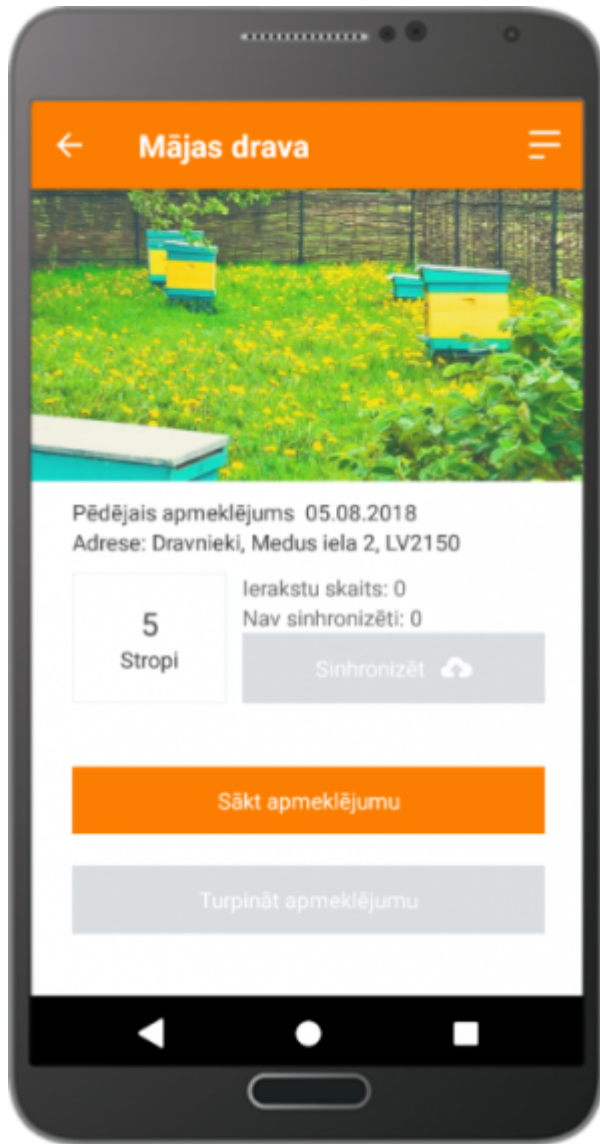

'BeeKing' - Digital solutions for apiary management [4]

Keywords:

Digitisation, Innovation, LEADER/CLLD, Producer groups

Countries:

Latvia

Development of an online platform and an app that allows beekeepers to more efficiently maintain their intervention records and exchange know-how.