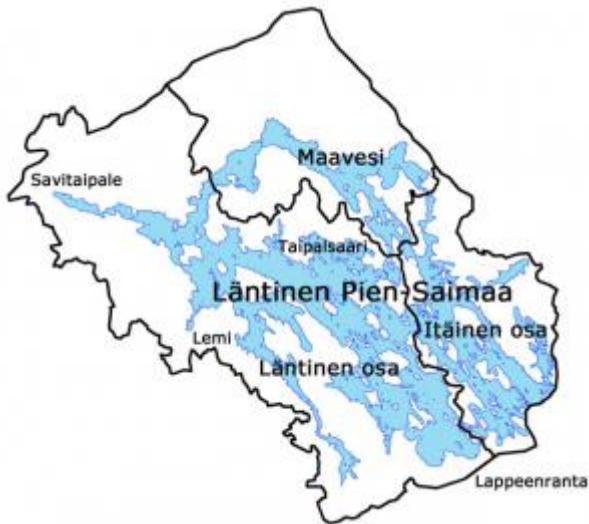

Search

Total results: 4.

KAT KOTONA
ASUMISEN
TURVALLISUUS

[Home Living Safety KAT2 project in Finland](#) ^[1]

Keywords:

Demography, Healthcare, Social inclusion, Social services

Countries:

Finland

A project to help keep elderly people living at home safe and happy.

PUSA project - Clean the lake Pien-Saimaa [2]

Keywords:

Environmental protection, GHG & ammonia emissions, Rural Inspiration Awards: nominees, Water management

Countries:

Finland

Supporting co-operation and knowledge sharing to tackle eutrophication in a vulnerable lake system.

Making rural youth visible [3]

Keywords:

Demography, LEADER/CLLD, Social inclusion, Social services, Youth