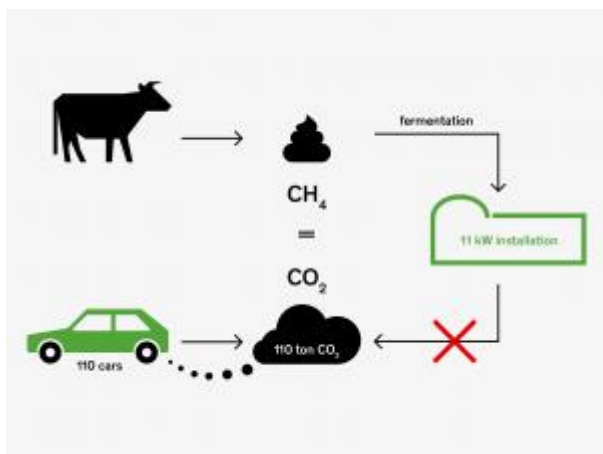

targeted actions at grassroots level.

Setting up a communal facility at Vaux sur Sûre [4]

Keywords:

Rural proofing, Rural services, Smart Villages, Social inclusion

Countries:

Belgium

Construction of a new, versatile building consisting of a coworking space, a cultural hall and a tourist office, enhancing the services offered to the residents of a rural municipality.

Installing a small-scale anaerobic digester to produce green energy [5]

Keywords:

Agriculture, Bioeconomy, Energy efficiency, GHG & ammonia emissions, Renewable energy

Countries:

Belgium

A dairy farm in Wallonia invested in renewable energy production from manure and produced milk using a more environmental friendly process.