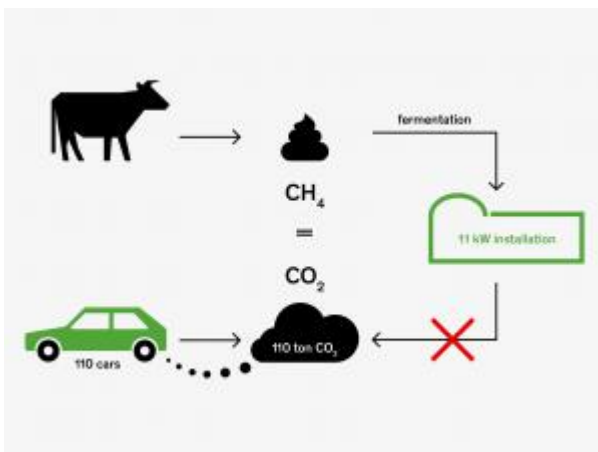

Countries:

Belgium

Restoration of a meadow irrigation ditch to revive a multi-centennial tradition that existed throughout Europe and over time has produced meadows of outstanding flora.

Case Study: Start-up courses designed specifically for new entrants [2]

Keywords:

Agriculture, Knowledge transfer, Methodological examples, Vocational training & skills acquisition, Young farmers

Countries:
Belgium

Start-up courses designed specifically for new entrants to farming ensure a strong grounding in both agricultural and business principles in the Flanders region of Belgium.

Restoration of the Romedenne clay-pit nature reserve [3]

Keywords:

Biodiversity, Natural resources, Nature conservation, Protected areas

Countries:
Belgium

An environmental NGO implemented a project to preserve and maintain an old clay pit that provides shelter to a number of rare and endangered species.

Installing a small-scale anaerobic digester to produce green energy [4]

Keywords:

Agriculture, Bioeconomy, Energy efficiency, GHG & ammonia emissions, Renewable energy

Countries:

Belgium

A dairy farm in Wallonia invested in renewable energy production from manure and produced milk using a more environmental friendly process.