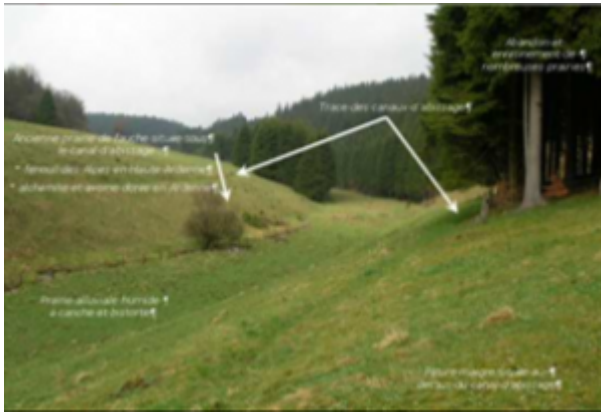

'Abissage' - restoring traditional water management systems in the Ardennes [3]

Keywords:

Biodiversity, Environmental protection, Irrigation, Nature conservation, Water management

Countries:

Belgium

Restoration of a meadow irrigation ditch to revive a multi-centennial tradition that existed throughout Europe and over time has produced meadows of outstanding flora.