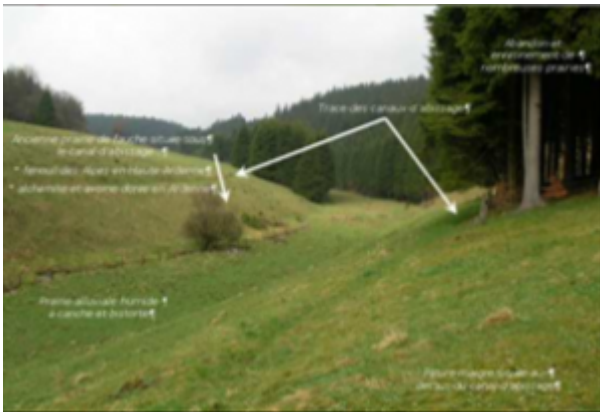

Search

Total results: 3.

'Abissage' - restoring traditional water management systems in the Ardennes [1]

Keywords:

Biodiversity, Environmental protection, Irrigation, Nature conservation, Water management

Countries:

Belgium

Restoration of a meadow irrigation ditch to revive a multi-centennial tradition that existed throughout Europe and over time has produced meadows of outstanding flora.

Restoration of the Romedenne clay-pit nature reserve [2]