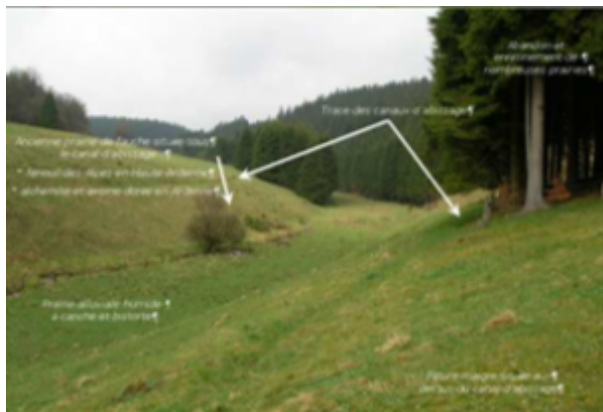

'Abissage' - restoring traditional water management systems in the Ardennes [2]

Keywords:

Biodiversity, Environmental protection, Irrigation, Nature conservation, Water management

Countries:

Belgium

Restoration of a meadow irrigation ditch to revive a multi-centennial tradition that existed throughout Europe and over time has produced meadows of outstanding flora.