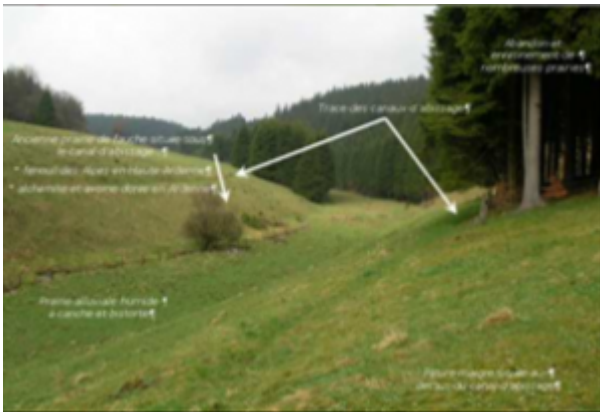

Search

Total results: 4.

'Abissage' - restoring traditional water management systems in the Ardennes [1]

Keywords:

Biodiversity, Environmental protection, Irrigation, Nature conservation, Water management

Countries:

Belgium

Restoration of a meadow irrigation ditch to revive a multi-centennial tradition that existed throughout Europe and over time has produced meadows of outstanding flora.

Medical house 'Cella Santé' at Pont-à-Celles [2]