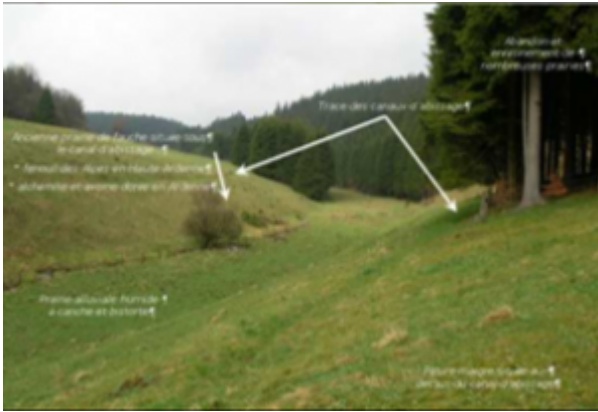

Search

Total results: 3.

'Abissage' - restoring traditional water management systems in the Ardennes [1]

Keywords:

Biodiversity, Environmental protection, Irrigation, Nature conservation, Water management

Countries:

Belgium

Restoration of a meadow irrigation ditch to revive a multi-centennial tradition that existed throughout Europe and over time has produced meadows of outstanding flora.

Restoration of the Romedenne clay-pit nature reserve [2]