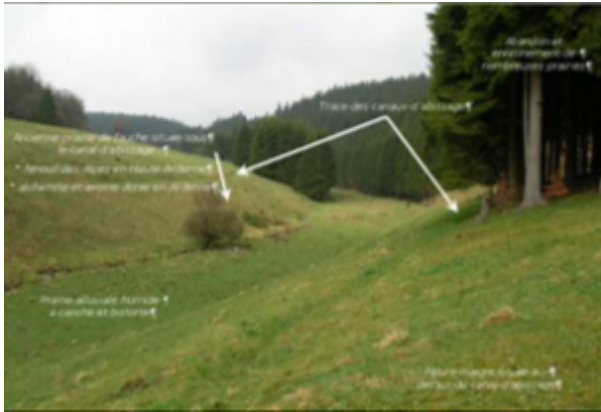

'Abissage' - restoring traditional water management systems in the Ardennes [2]

Keywords:

Biodiversity, Environmental protection, Irrigation, Nature conservation, Water management

Countries:

Belgium

Restoration of a meadow irrigation ditch to revive a multi-centennial tradition that existed throughout Europe and over time has produced meadows of outstanding flora.