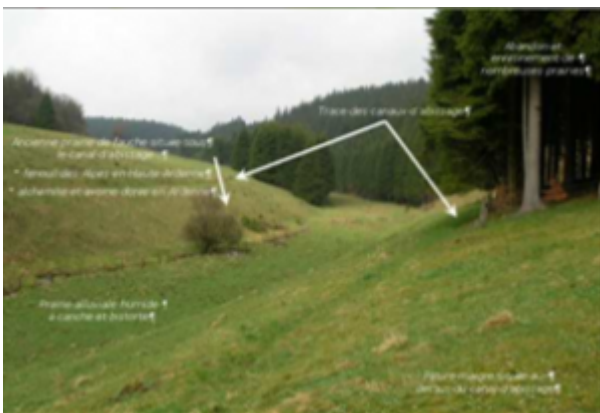

Revitalisation project: the Coleman Path in the Aniene Valley [2]

Keywords:

Added value, Demography, Local Development Strategy, Mountain area, Sustainability, Tourism

Countries:

Italy

Refurbishment of a mountain path to stimulate economic activity and thus contribute to the revitalisation of the neighbouring rural areas.

'Abissage' - restoring traditional water management systems in the Ardennes [3]

Keywords:

Biodiversity, Environmental protection, Irrigation, Nature conservation, Water management

Countries:

Belgium

Restoration of a meadow irrigation ditch to revive a multi-centennial tradition that existed throughout Europe and over time has produced meadows of outstanding flora.