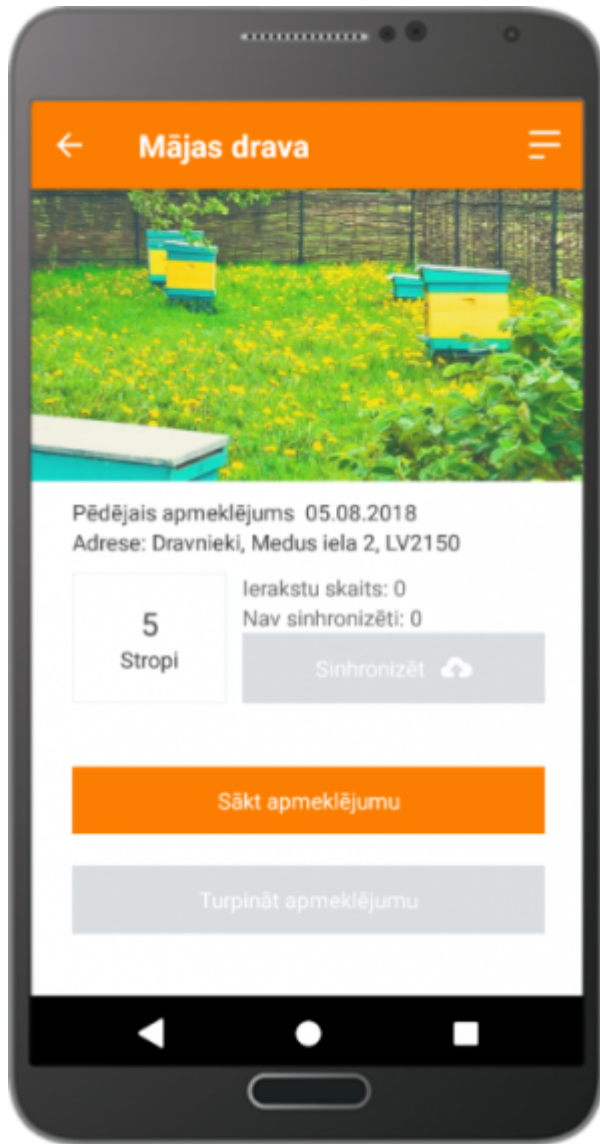

'BeeKing' - Digital solutions for apiary management [3]

Keywords:

Digitisation, Innovation, LEADER/CLLD, Producer groups

Countries:

Latvia

Development of an online platform and an app that allows beekeepers to more efficiently maintain their intervention records and exchange know-how.