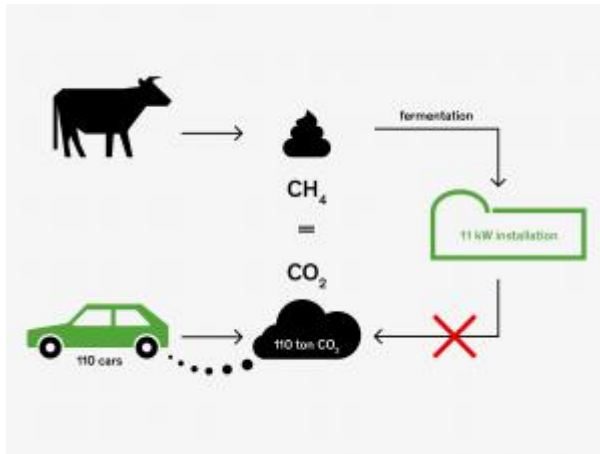

Countries:

France

An inter-territorial cooperation project to support the development of a system for verifying the traceability and the sustainable management of wood from hedgerows.

## **Setting up a communal facility at Vaux sur Sûre** [4]

Keywords:

Rural proofing, Rural services, Smart Villages, Social inclusion

Countries:

Belgium

Construction of a new, versatile building consisting of a coworking space, a cultural hall and a tourist office, enhancing the services offered to the residents of a rural municipality.

## [Installing a small-scale anaerobic digester to produce green energy](#) [5]

Keywords:

Agriculture, Bioeconomy, Energy efficiency, GHG & ammonia emissions, Renewable energy

Countries:

Belgium

A dairy farm in Wallonia invested in renewable energy production from manure and produced milk using a more environmental friendly process.

## [New machinery for effective application of liquid manure on arable crops](#) [6]

Keywords:

Agriculture, Competitiveness, Irrigation, Job creation, Renewable energy

Countries:

Slovakia

Investing into new machinery for applying liquid fertilizers on crop production in order to protect ground and surface waters.