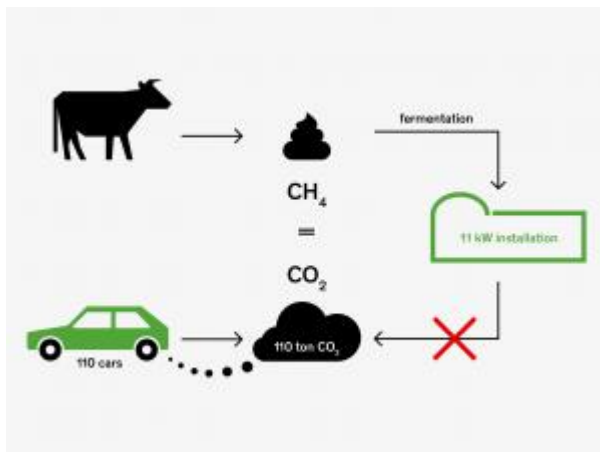

## Positive Agritude - a rural network for the social rehabilitation of vulnerable people [6]

Keywords:

Agriculture, Cooperation, Job creation, LEADER/CLLD, Rural services

Countries:

Belgium

Supporting vulnerable people and facilitating their re-integration into society through small volunteer jobs on local farms.

## Installing a small-scale anaerobic digester to produce green energy [7]

Keywords:

Agriculture, Bioeconomy, Energy efficiency, GHG & ammonia emissions, Renewable energy

Countries:

Belgium

A dairy farm in Wallonia invested in renewable energy production from manure and produced milk using a more environmental friendly process.

## [Efficient irrigation system in a fig orchard](#) [8]

Keywords:

Agriculture, Farm restructuring/modernisation, Irrigation, Water management

Countries:

Portugal

Installing an efficient irrigation system in a fig orchard helped to better manage water stress for the trees and increased the quality and volume of production.