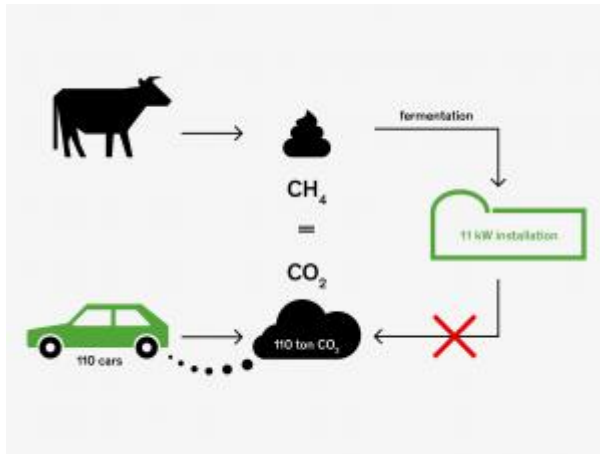

Search

Total results: 3.

[Setting up a communal facility at Vaux sur Sûre](#) ^[1]

Keywords:

Rural proofing, Rural services, Smart Villages, Social inclusion

Countries:

Belgium

Construction of a new, versatile building consisting of a coworking space, a cultural hall and a tourist office, enhancing the services offered to the residents of a rural municipality.

[Installing a small-scale anaerobic digester to produce green energy](#) [2]

Keywords:

Agriculture, Bioeconomy, Energy efficiency, GHG & ammonia emissions, Renewable energy

Countries:

Belgium

A dairy farm in Wallonia invested in renewable energy production from manure and produced milk using a more environmental friendly process.

Links

[1] https://enrd.ec.europa.eu/projects-practice/setting-communal-facility-vaux-sur-sure_en

[2] https://enrd.ec.europa.eu/projects-practice/installing-small-scale-anaerobic-digester-produce-green-energy_en