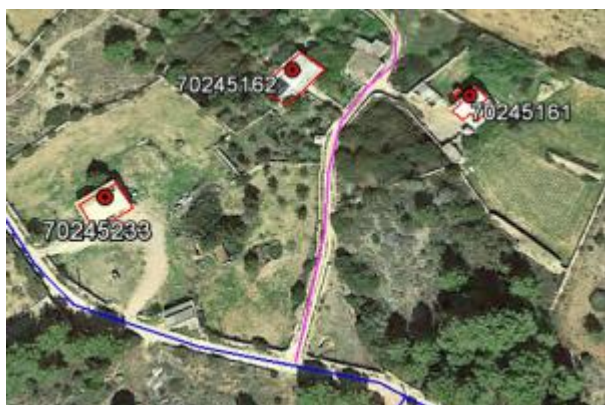

[Setting up a house locating system in Formentera](#) [3]

Keywords:

Information & Communications Technology (ICT), LEADER/CLLD, Smart Villages, Social inclusion

Countries:

Spain

Setting up a house locating system in the rural areas of Formentera island, Spain, made it easier for emergency services and other service providers to access isolated rural homes.