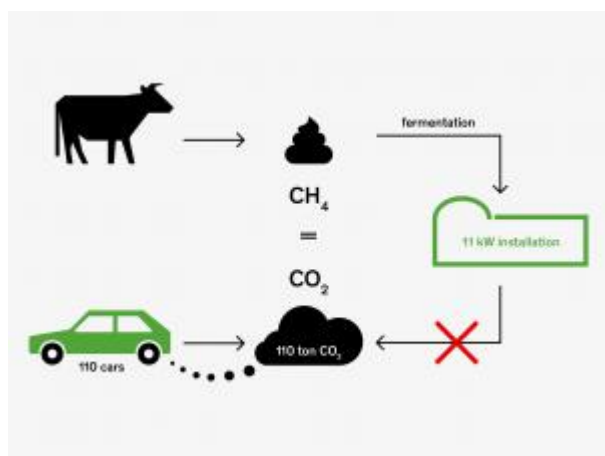

## Setting up a communal facility at Vaux sur Sûre [2]

Keywords:

Rural proofing, Rural services, Smart Villages, Social inclusion

Countries:

Belgium

Construction of a new, versatile building consisting of a coworking space, a cultural hall and a tourist office, enhancing the services offered to the residents of a rural municipality.

## Installing a small-scale anaerobic digester to produce green energy [3]

Keywords:

Agriculture, Bioeconomy, Energy efficiency, GHG & ammonia emissions, Renewable energy

Countries:

Belgium

A dairy farm in Wallonia invested in renewable energy production from manure and produced milk using a more environmental friendly process.