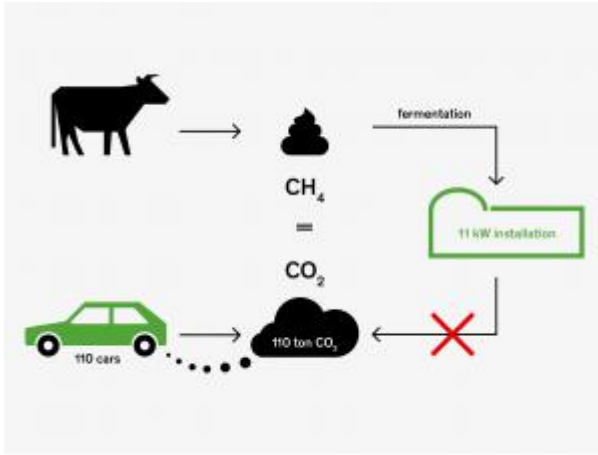

Search

Total results: 3.

[Setting up a communal facility at Vaux sur Sûre](#) ^[1]

Keywords:

Rural proofing, Rural services, Smart Villages, Social inclusion

Countries:

Belgium

Construction of a new, versatile building consisting of a coworking space, a cultural hall and a tourist office, enhancing the services offered to the residents of a rural municipality.

Installing a small-scale anaerobic digester to produce green energy [2]

Keywords:

Agriculture, Bioeconomy, Energy efficiency, GHG & ammonia emissions, Renewable energy

Countries:

Belgium

A dairy farm in Wallonia invested in renewable energy production from manure and produced milk using a more environmental friendly process.