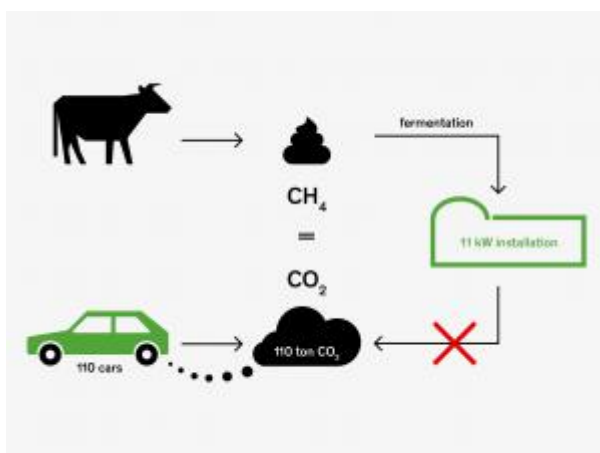

[Positive Agritude - a rural network for the social rehabilitation of vulnerable people](#) [3]

Keywords:

Agriculture, Cooperation, Job creation, LEADER/CLLD, Rural services

Countries:

Belgium

Supporting vulnerable people and facilitating their re-integration into society through small volunteer jobs on local farms.

[Installing a small-scale anaerobic digester to produce green](#)

energy [4]

Keywords:

Agriculture, Bioeconomy, Energy efficiency, GHG & ammonia emissions, Renewable energy

Countries:

Belgium

A dairy farm in Wallonia invested in renewable energy production from manure and produced milk using a more environmental friendly process.