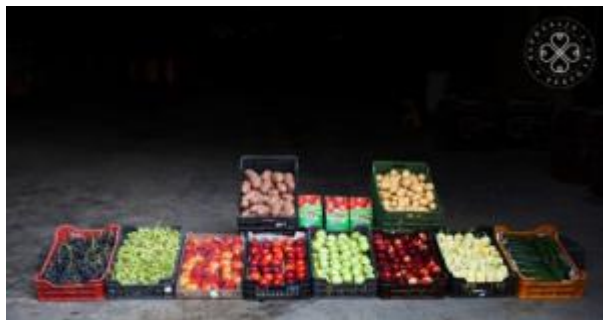

Countries:

Latvia

In response to the changing global markets, a dairy used Rural Development Programme (RDP) support to reorient its production and maintain its export potential.

[Setting up an environmentally friendly fruit juice production plant](#) [2]

Keywords:

Agriculture, Entrepreneurship, Family farming, Job creation, Product quality, Renewable energy

Countries:

Hungary

Setting up a fruit juice processing plant that operates with renewable energy.

[Setting up a mobile Slaughterhouse for Common Use in Latvia](#) [3]

Keywords:

Added value, Animal husbandry, Producer groups

Countries:

Latvia

A group of farmers in Latvia used EAFRD support to set up a mobile slaughterhouse for common use. The investment enabled farmers to respond to the increasing demand for certified slaughterhouse services at a competitive price.