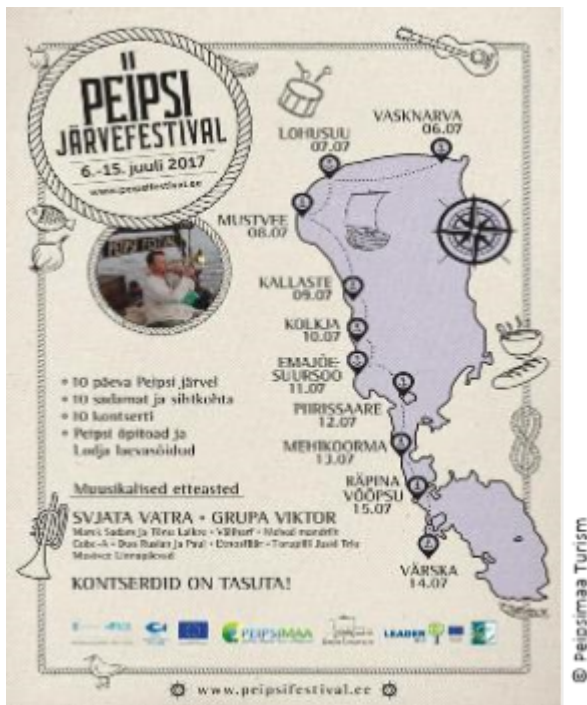

## [Lake Peipus Festival 2017](#) [1]

Keywords:

Culture, Inter-territorial/Transnational cooperation, LEADER/CLLD, Tourism

Countries:

Estonia

A cooperation project was set up between 4 LAGs and 1 FLAG to promote local heritage and stimulate the local economy around a lake area.