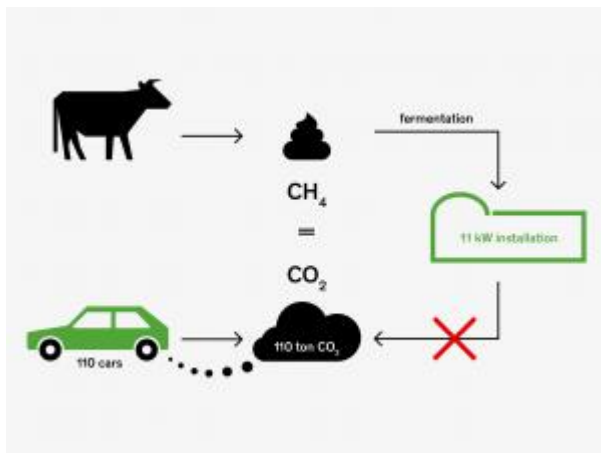

Positive Agritude - a rural network for the social rehabilitation of vulnerable people [2]

Keywords:

Agriculture, Cooperation, Job creation, LEADER/CLLD, Rural services

Countries:

Belgium

Supporting vulnerable people and facilitating their re-integration into society through small volunteer jobs on local farms.

Installing a small-scale anaerobic digester to produce green energy [3]

Keywords:

Agriculture, Bioeconomy, Energy efficiency, GHG & ammonia emissions, Renewable energy

Countries:

Belgium

A dairy farm in Wallonia invested in renewable energy production from manure and produced milk using a more environmental friendly process.