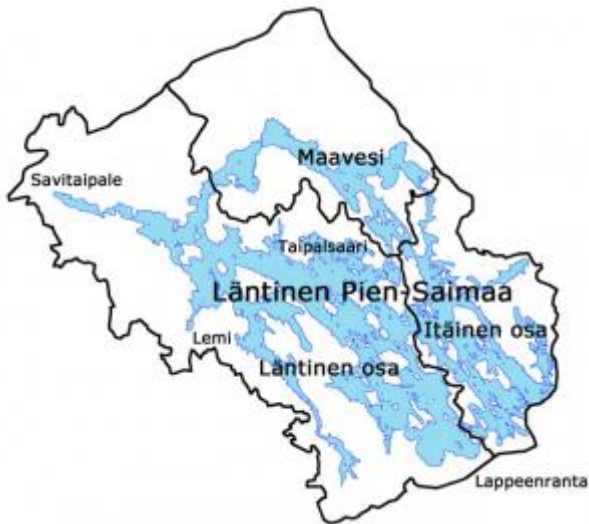

Search

Total results: 4.

**KAT** KOTONA  
ASUMISEN  
TURVALLISUUS

## [Home Living Safety KAT2 project in Finland](#) <sup>[1]</sup>

Keywords:

Demography, Healthcare, Social inclusion, Social services

Countries:

Finland

A project to help keep elderly people living at home safe and happy.

## **PUSA project - Clean the lake Pien-Saimaa** [2]

Keywords:

Environmental protection, GHG & ammonia emissions, Rural Inspiration Awards: nominees, Water management

Countries:

Finland

Supporting co-operation and knowledge sharing to tackle eutrophication in a vulnerable lake system.