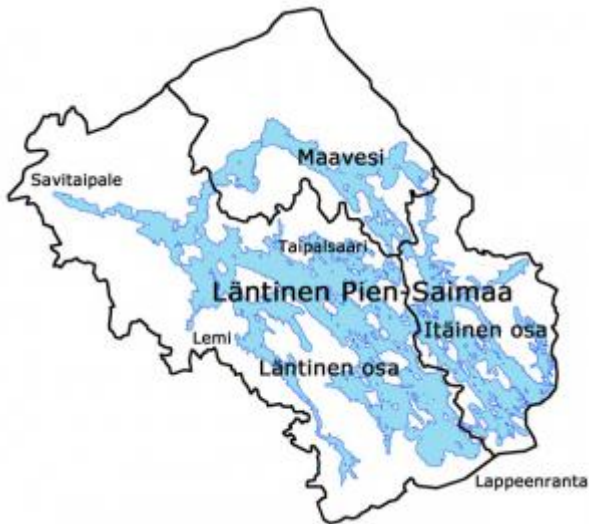

[Sustainable development in Geopark - Finland](#) [2]

Keywords:

Digitisation, Nature conservation, Protected areas, Rural Inspiration Awards: nominees, Tourism
Countries:
Finland

The project aim was for the Lauhanvuori-Hämeenkangas region to reach UNESCO Global Geopark status and this was achieved in summer 2020. Through project activities regional municipalities, Metsähallitus, Natural Resources Institute Finland, companies, associations, educational institutions and individual residents have worked together to develop the region and to construct a sustainable nature tourism destination.

ReWI Visions (Resource Wise Visions) - Finland [3]

Keywords:

Bioeconomy, Entrepreneurship, Rural Inspiration Awards: nominees, Youth

Countries:

Finland

The ReWI project inspires young people to examine entrepreneurship from the perspective of the circular economy. The project has opened up a wide range of opportunities for young people, resulting in 40 new circular economy enterprises.

PUSA project - Clean the lake Pien-Saimaa [4]

Keywords:

Environmental protection, GHG & ammonia emissions, Rural Inspiration Awards: nominees, Water management

Countries:

Finland

Supporting co-operation and knowledge sharing to tackle eutrophication in a vulnerable lake system.