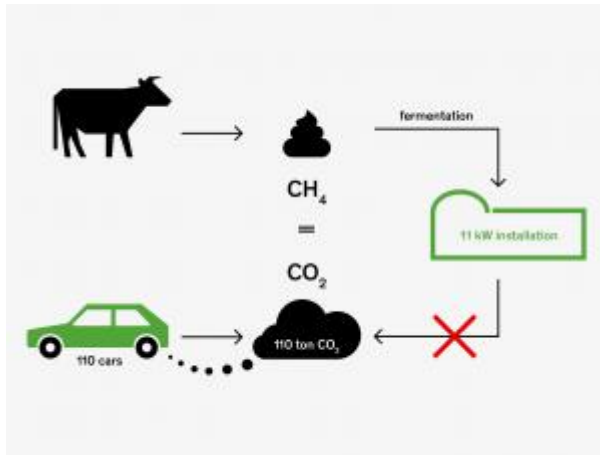

Search

Total results: 3.

[GOTECFOR - Supporting the use of Forest Biomass in the agro-industry](#) ^[1]

Keywords:

Broadband, Cooperation, Energy efficiency, Entrepreneurship, Forestry, Innovation, Renewable energy

Countries:

Portugal

GOTECFOR is an EIP-AGRI operational group that contributes to the bioeconomy by seeking to optimise the value chain of forest biomass, as a fuel for heating.

Feasibility study on setting up a biogas plant [2]

Keywords:

Bioeconomy, Energy efficiency, Renewable energy, Renewables

Countries:

Finland

Punkalaidun municipality conducted a feasibility study for setting up a biogas plant producing energy from manure, which resulted in an investment decision.

Installing a small-scale anaerobic digester to produce green energy [3]

Keywords:

Agriculture, Bioeconomy, Energy efficiency, GHG & ammonia emissions, Renewable energy

Countries:

Belgium

A dairy farm in Wallonia invested in renewable energy production from manure and produced milk using a more environmental friendly process.