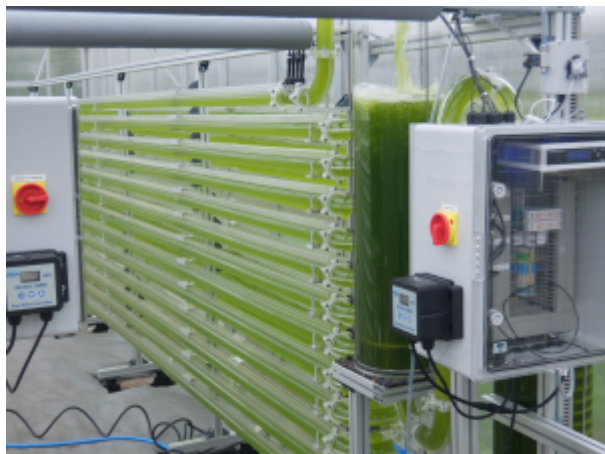

© EIP Operational Group Grass2Algae

EIP Operational Group - Grass2Algae [2]

Keywords:

Agriculture, Bioeconomy, Climate change adaptation, Cooperation, Innovation

Countries:

Belgium

CAP funds in Belgium help convert waste grass into superfood algae.