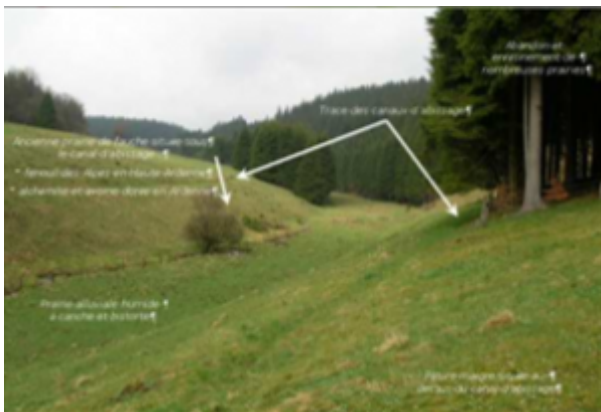

'Abissage' - restoring traditional water management systems in the Ardennes [3]

Keywords:

Biodiversity, Environmental protection, Irrigation, Nature conservation, Water management

Countries:

Belgium

Restoration of a meadow irrigation ditch to revive a multi-centennial tradition that existed throughout Europe and over time has produced meadows of outstanding flora.