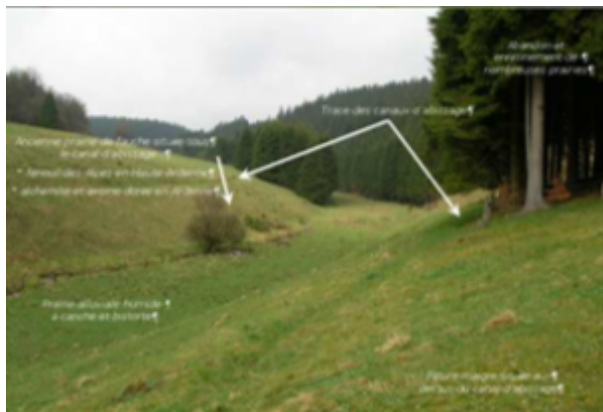

Ireland

The North Connemara Locally Led Agri-Environmental Scheme is a local agricultural scheme to incentivise farmers to incorporate agricultural animals in improving the ecology of their land.

'Abissage' - restoring traditional water management systems in the Ardennes [2]