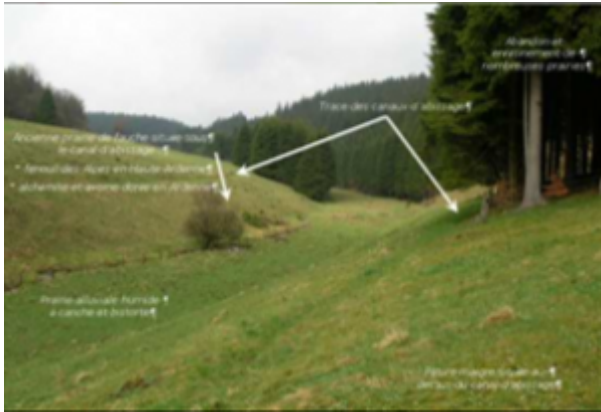

Ireland

The North Connemara Locally Led Agri-Environmental Scheme is a local agricultural scheme to incentivise farmers to incorporate agricultural animals in improving the ecology of their land.

'Abissage' - restoring traditional water management systems in the Ardennes [2]