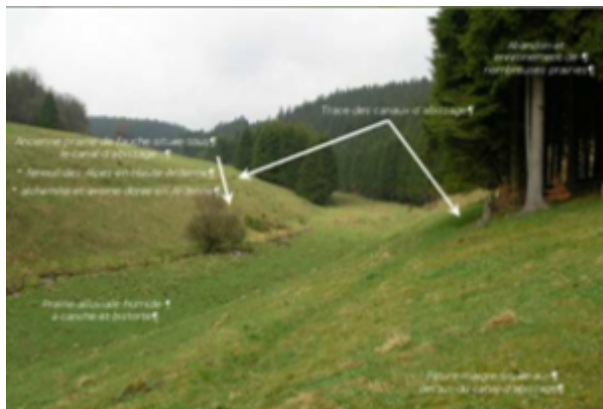

Ireland

The North Connemara Locally Led Agri-Environmental Scheme is a local agricultural scheme to incentivise farmers to incorporate agricultural animals in improving the ecology of their land.

'Abissage' - restoring traditional water management systems in the Ardennes [2]