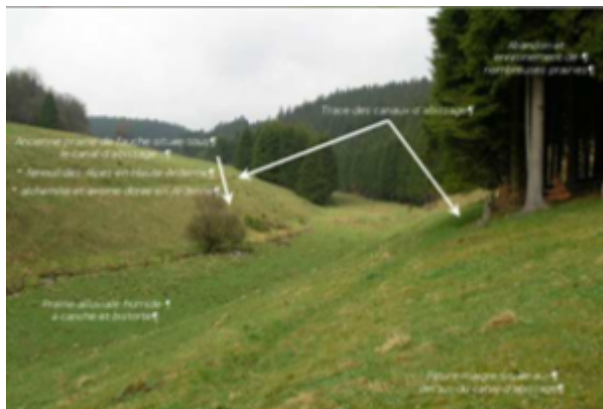

Ireland

The North Connemara Locally Led Agri-Environmental Scheme is a local agricultural scheme to incentivise farmers to incorporate agricultural animals in improving the ecology of their land.

[‘Abissage’ - restoring traditional water management systems in the Ardennes](#) [2]