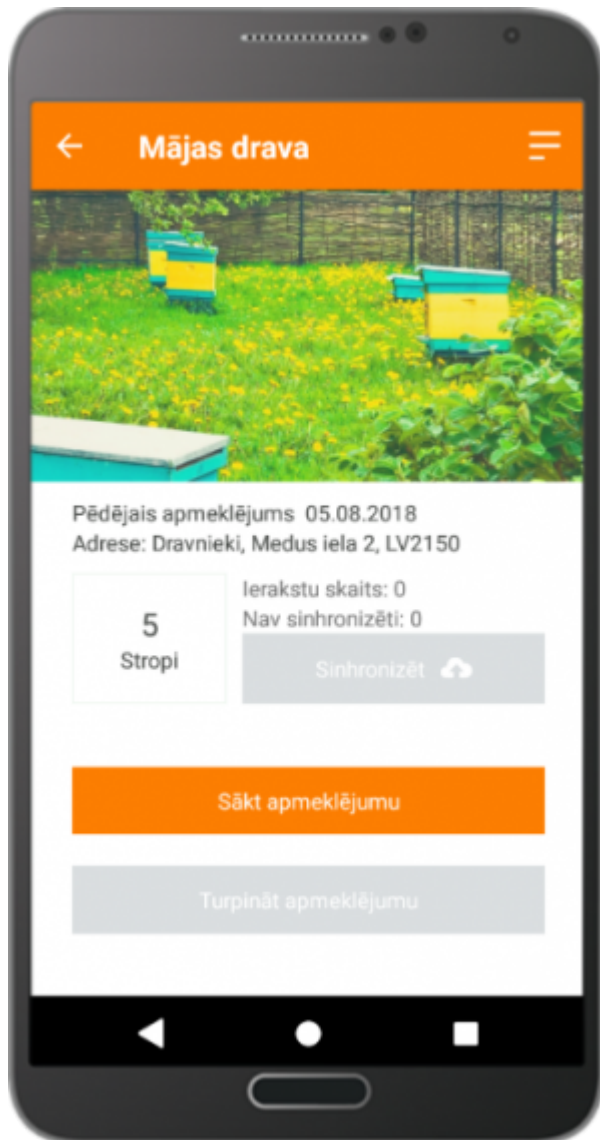

Search

Total results: 2.

'BeeKing' - Digital solutions for apiary management ^[1]

Keywords:

Digitisation, Innovation, LEADER/CLLD, Producer groups

Countries:

Latvia

Development of an online platform and an app that allows beekeepers to more efficiently maintain their intervention records and exchange know-how.

[Setting up a mobile Slaughterhouse for Common Use in Latvia](#) ^[2]

Keywords:

Added value, Animal husbandry, Producer groups

Countries:

Latvia

A group of farmers in Latvia used EAFRD support to set up a mobile slaughterhouse for common use. The investment enabled farmers to respond to the increasing demand for certified slaughterhouse services at a competitive price.