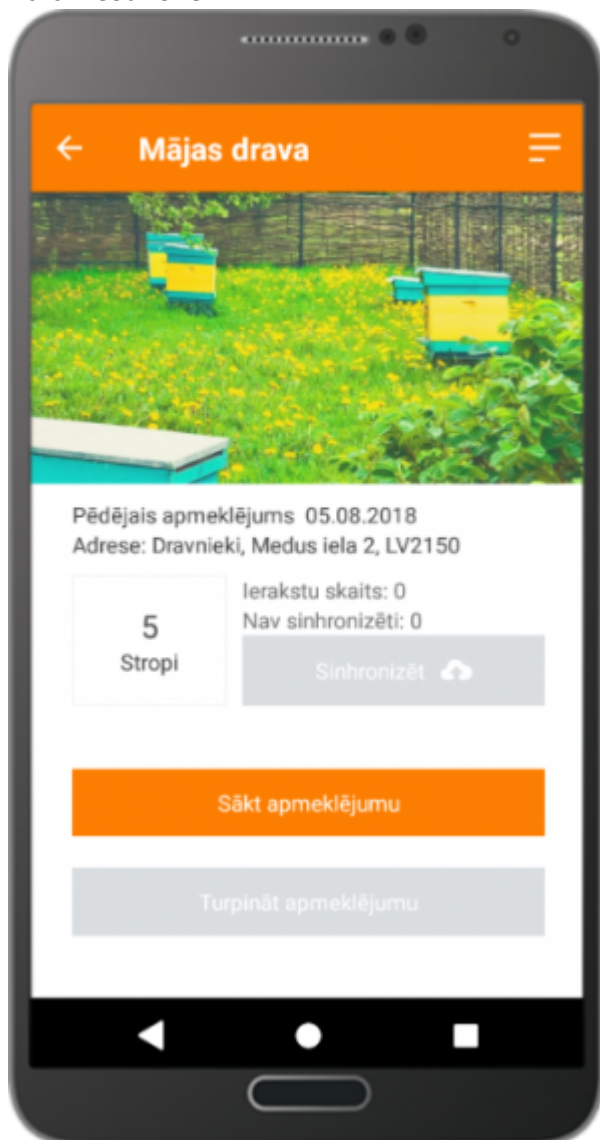

Search

Total results: 3.

'BeeKing' - Digital solutions for apiary management ^[1]

Keywords:

Digitisation, Innovation, LEADER/CLLD, Producer groups

Countries:

Latvia

Development of an online platform and an app that allows beekeepers to more efficiently maintain their intervention records and exchange know-how.

[Exploring low carbon emission solutions in agriculture](#) [2]

Keywords:

Agriculture, Animal husbandry, Climate change adaptation, Cooperation, GHG & ammonia emissions

Countries:

Poland

Bringing together public authorities, research institutes and farmers to explore low carbon emission production models in agriculture.

[Setting up a mobile Slaughterhouse for Common Use in Latvia](#) [3]

Keywords:

Added value, Animal husbandry, Producer groups

Countries:

Latvia

A group of farmers in Latvia used EAFRD support to set up a mobile slaughterhouse for common use. The investment enabled farmers to respond to the increasing demand for certified slaughterhouse services at a competitive price.