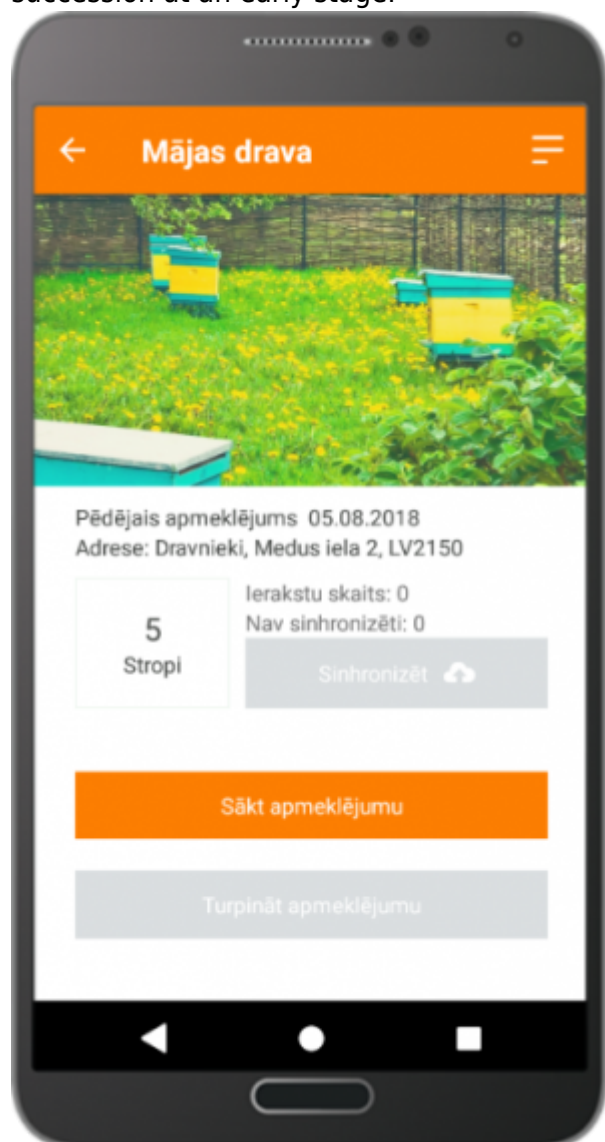

Search

Total results: 13.

[Dobel-SpATZ](#) [1]

Keywords:

Demography, LEADER/CLLD, Social inclusion, Youth

Countries:

Germany

A community project in which young people actively participated in shaping their environment and strengthened the cohesion of their community.

[Company succession in the hotel and hospitality sector in the Northern Eifel region](#) [2]

Keywords:

Demography, Entrepreneurship, LEADER/CLLD, Rural business, Tourism

Countries:

Germany

An initiative to sensitise companies in the Northern Eifel region to the problem of management succession at an early stage.

[‘BeeKing’ - Digital solutions for apiary management](#) [3]

Keywords:

Digitisation, Innovation, LEADER/CLLD, Producer groups

Countries:

Latvia

Development of an online platform and an app that allows beekeepers to more efficiently maintain their intervention records and exchange know-how.