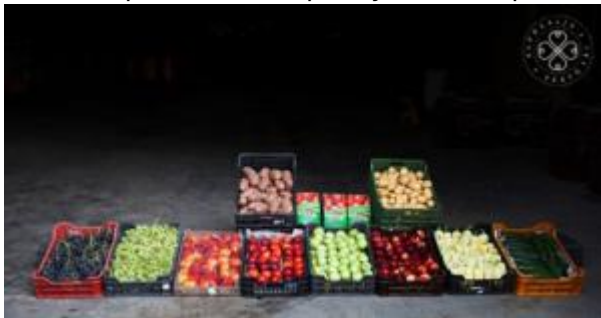

© Silma d.o.o.

[Investing in meat processing equipment](#) [2]

Keywords:

Entrepreneurship, Job creation, Product quality, Rural business

Countries:

Croatia

A company making pork products used RDP support to purchase new equipment that allowed it to increase production capacity and end product quality.

[Setting up an environmentally friendly fruit juice production plant](#) [3]

Keywords:

Agriculture, Entrepreneurship, Family farming, Job creation, Product quality, Renewable energy

Countries:

Hungary

Setting up a fruit juice processing plant that operates with renewable energy.