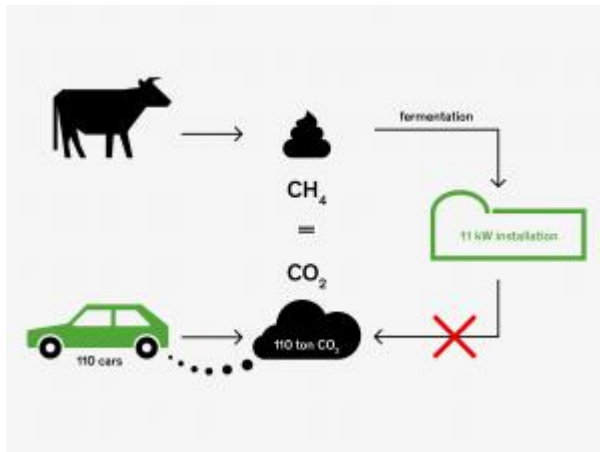

## [Positive Agritude - a rural network for the social rehabilitation of vulnerable people](#) [5]

Keywords:

Agriculture, Cooperation, Job creation, LEADER/CLLD, Rural services

Countries:

Belgium

Supporting vulnerable people and facilitating their re-integration into society through small volunteer jobs on local farms.

## [Installing a small-scale anaerobic digester to produce green energy](#) [6]

Keywords:

Agriculture, Bioeconomy, Energy efficiency, GHG & ammonia emissions, Renewable energy

Countries:

Belgium

A dairy farm in Wallonia invested in renewable energy production from manure and produced milk using a more environmental friendly process.