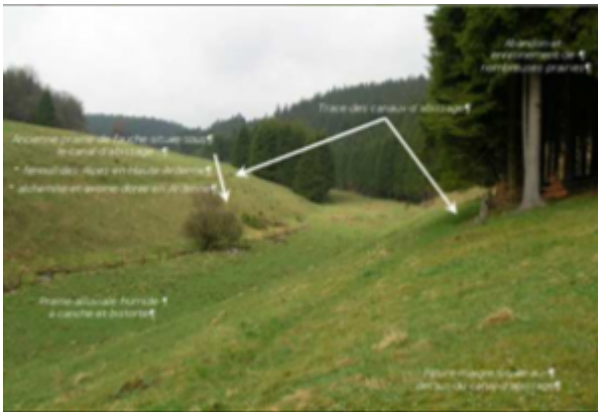

Search

Total results: 13.

'Abissage' - restoring traditional water management systems in the Ardennes [1]

Keywords:

Biodiversity, Environmental protection, Irrigation, Nature conservation, Water management

Countries:

Belgium

Restoration of a meadow irrigation ditch to revive a multi-centennial tradition that existed throughout Europe and over time has produced meadows of outstanding flora.

Local Climate Plan for the Pays des Condruses - less 40% of CO2 by 2030 ^[2]