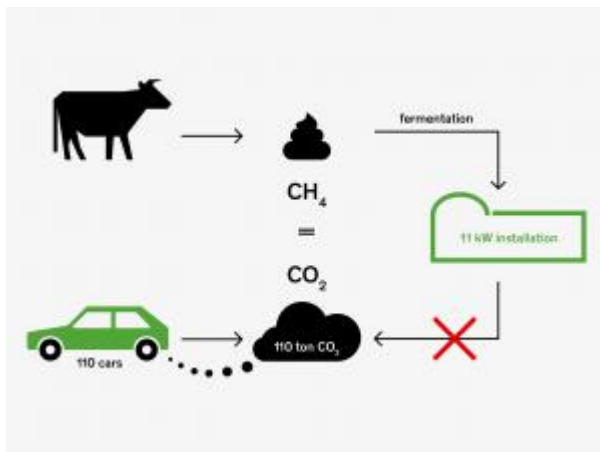

[Positive Agritude - a rural network for the social rehabilitation of vulnerable people](#) [8]

Keywords:

Agriculture, Cooperation, Job creation, LEADER/CLLD, Rural services

Countries:

Belgium

Supporting vulnerable people and facilitating their re-integration into society through small volunteer jobs on local farms.

[Installing a small-scale anaerobic digester to produce green energy](#) [9]

Keywords:

Agriculture, Bioeconomy, Energy efficiency, GHG & ammonia emissions, Renewable energy

Countries:

Belgium

A dairy farm in Wallonia invested in renewable energy production from manure and produced milk using a more environmental friendly process.