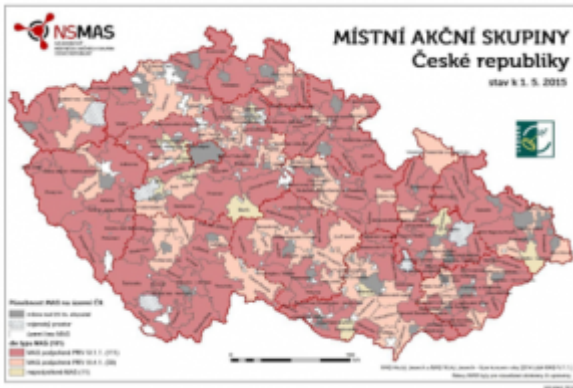

Keywords:

Food & Drink, LEADER/CLLD, Market development, Vocational training & skills acquisition

Countries:

The Netherlands

Setting up an innovative enterprise in a historic building to strengthen the regional and local agricultural economy, while promoting employment and tourism.

De Putter - setting up a multifunctional centre that promotes social cohesion [7]

Keywords:

Healthcare, LEADER/CLLD, Rural services, Social inclusion

Countries:

The Netherlands

De Putter is an example of how small communities that are facing a declining level of services can improve their livelihood and promote social cohesion.