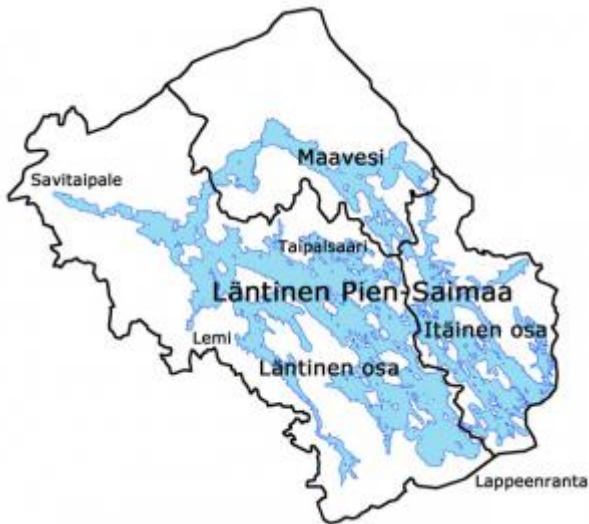

Silta - a bridge for youth entrepreneurship [7]

Keywords:

Entrepreneurship, LEADER/CLLD, Rural Inspiration Awards: nominees, Youth

Countries:

Finland

SILTA supports entrepreneurship among young people by providing a cooperative structure through which they can grow their business ideas and receive training, mentoring and peer support.