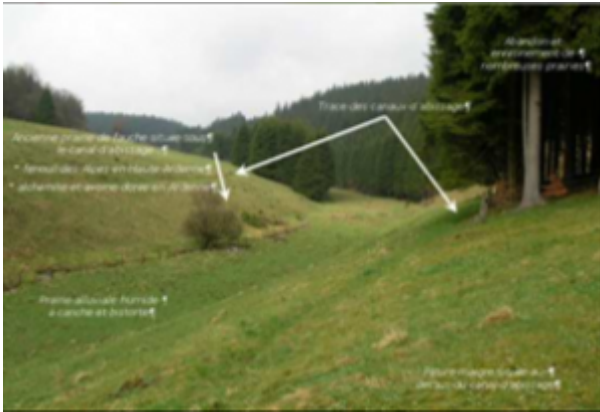

Countries:

Belgium

Setting up an EIP Operational Group that aims to enable Flemish farmers to operate small-scale anaerobic digesters more efficiently.

'Abissage' - restoring traditional water management systems in the Ardennes [2]