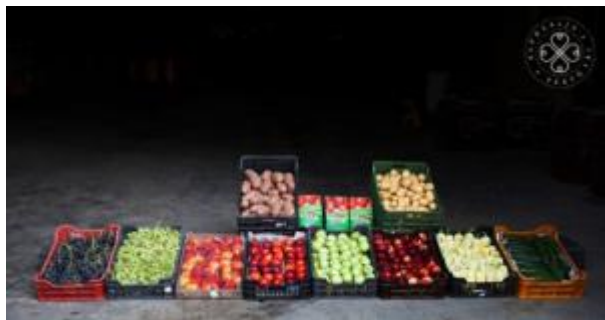

Search

Total results: 3.

[Construction of a sorghum mill](#) ^[1]

Keywords:

Competitiveness, Family farming, Farm restructuring/modernisation, Job creation, Product quality

Countries:

Hungary

A family business focused on Sorghum cultivation used EAFRD support to set up their own mill and now supply high quality, gluten free Sorghum flour to the Hungarian market.

[Setting up an environmentally friendly fruit juice production plant](#) [2]

Keywords:

Agriculture, Entrepreneurship, Family farming, Job creation, Product quality, Renewable energy

Countries:

Hungary

Setting up a fruit juice processing plant that operates with renewable energy.

[Investing in on-farm berry processing and direct sales](#) [3]

Keywords:

Added value, Agriculture, Competitiveness, Direct marketing, Job creation, Product quality, Short supply chains & local markets

Countries:

Finland

On-farm processing can add value to the product and can also make farming a more attractive choice for young farmers - as demonstrated by a berry farm in Finland.

Source URL:

https://enrd.ec.europa.eu/projects-practice/_en?f%5B0%5D=im_field_enrd_prj_keywords%3A19736&f%5B1%5D=im_fi_eld_enrd_prj_keywords%3A19719&f%5B2%5D=im_field_enrd_prj_keywords%3A20463&f%5B3%5D=im_field_enrd_prj_keywords%3A19726&f%5B4%5D=im_field_enrd_prj_keywords%3A20474&f%5B5%5D=sm_enrd_eu_countries%3ABelgium&f%5B6%5D=im_field_enrd_prj_focus_area%3A17121&f%5B7%5D=im_field_enrd_prj_focus_area%3A17117&f%5B8