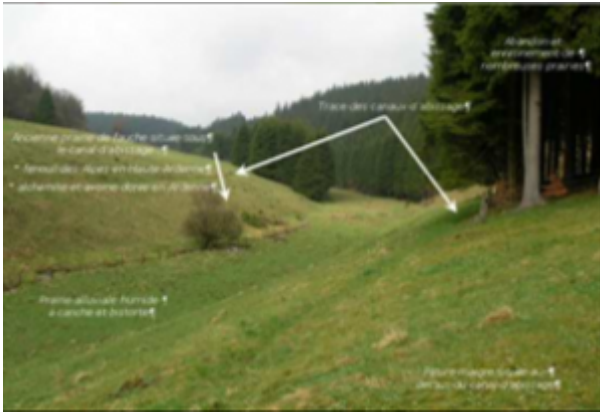

## [North Connemara Locally Led Agri-Environmental Scheme \(NCLLAES\)](#) [3]

Keywords:

Agriculture, Biodiversity, Cooperation, Innovation, Knowledge transfer, Nature conservation

Countries:

Ireland

The North Connemara Locally Led Agri-Environmental Scheme is a local agricultural scheme to incentivise farmers to incorporate agricultural animals in improving the ecology of their land.

Restoration of a meadow irrigation ditch to revive a multi-centennial tradition that existed throughout Europe and over time has produced meadows of outstanding flora.