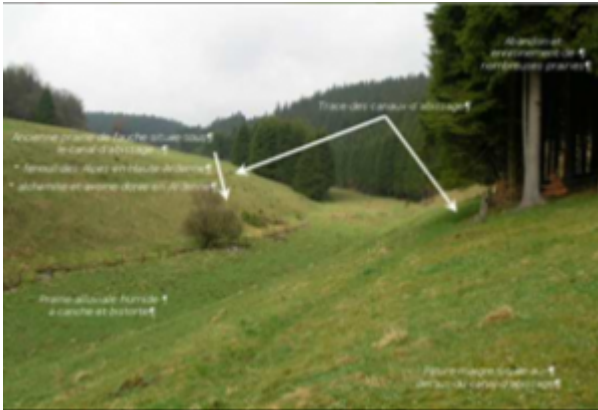

Search

Total results: 3.

'Abissage' - restoring traditional water management systems in the Ardennes [1]

Keywords:

Biodiversity, Environmental protection, Irrigation, Nature conservation, Water management

Countries:

Belgium

Restoration of a meadow irrigation ditch to revive a multi-centennial tradition that existed throughout Europe and over time has produced meadows of outstanding flora.

Restoration of the Romedenne clay-pit nature reserve [2]