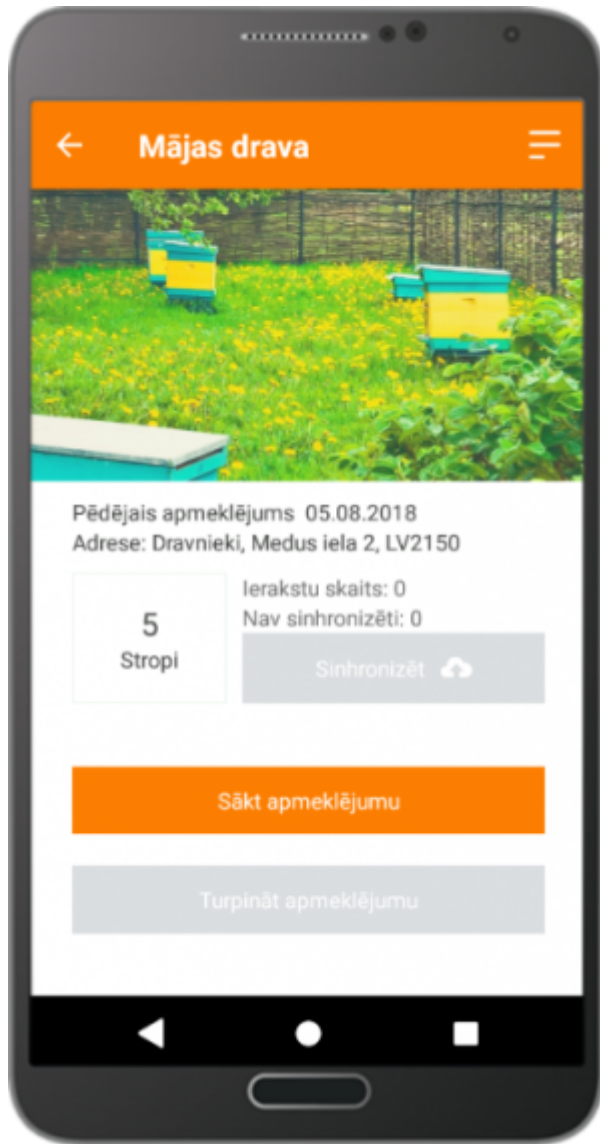

'BeeKing' - Digital solutions for apiary management [2]

Keywords:

Digitisation, Innovation, LEADER/CLLD, Producer groups

Countries:

Latvia

Development of an online platform and an app that allows beekeepers to more efficiently maintain their intervention records and exchange know-how.