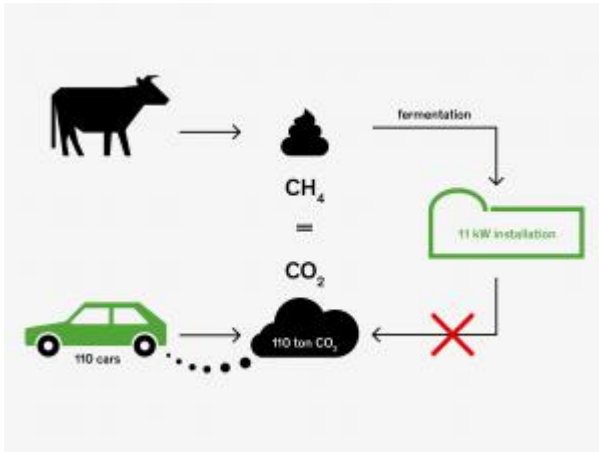

Countries:

Belgium

Start-up courses designed specifically for new entrants to farming ensure a strong grounding in both agricultural and business principles in the Flanders region of Belgium.

Tiges et chavées - Sustainable management of private forests [3]

Keywords:

Entrepreneurship, Job creation, LEADER/CLLD, Market development, Rural Inspiration Awards: nominees, Tourism

Countries:

Belgium

Promoting the sustainable management of small, privately owned forests. This is the winning initiative of the 2019 Rural Inspiration Awards in the 'LEADER' category.

Installing a small-scale anaerobic digester to produce green energy [5]

Keywords:

Agriculture, Bioeconomy, Energy efficiency, GHG & ammonia emissions, Renewable energy

Countries:

Belgium

A dairy farm in Wallonia invested in renewable energy production from manure and produced milk using a more environmental friendly process.