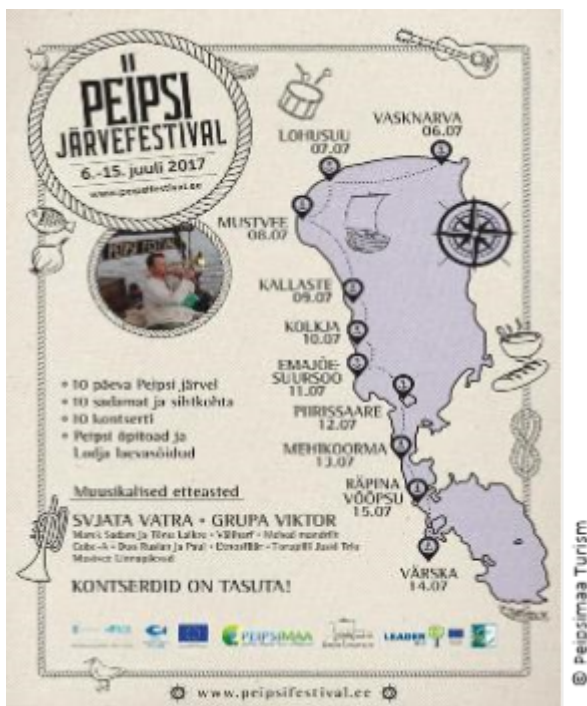

## [Case Study: LINC - Leader Inspired Network Community](#) [1]

Keywords:

LEADER/CLLD, Methodological examples, Networking, Stakeholder involvement

Countries:

Austria, Estonia, Finland, Germany

LINC stands for Leader Inspired Network Community, an initiative of Local Action Groups and Network Support Units.

## [Lake Peipus Festival 2017](#) [2]

Keywords:

Culture, Inter-territorial/Transnational cooperation, LEADER/CLLD, Tourism

Countries:

Estonia

A cooperation project was set up between 4 LAGs and 1 FLAG to promote local heritage and stimulate the local economy around a lake area.