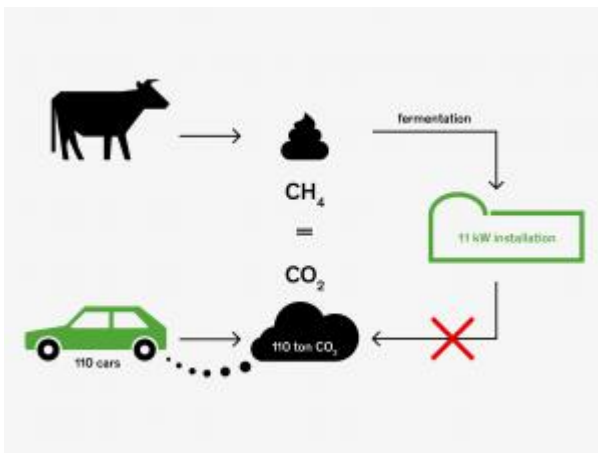

Search

Total results: 3.

[Installing a small-scale anaerobic digester to produce green energy](#) [1]

Keywords:

Agriculture, Bioeconomy, Energy efficiency, GHG & ammonia emissions, Renewable energy

Countries:

Belgium

A dairy farm in Wallonia invested in renewable energy production from manure and produced milk using a more environmental friendly process.

[Using residual wood from landscape management](#) [2]

[Studying and promoting biogas production in the territory of the LAG 'Pays des Condruses'](#) [3]

Keywords:

Animal husbandry, Bioeconomy, LEADER/CLLD, Renewable energy

Countries:

Belgium

In an area where cattle breeding is predominant, LEADER funding helped explore the potentials of producing biogas from manure produced in the farms.