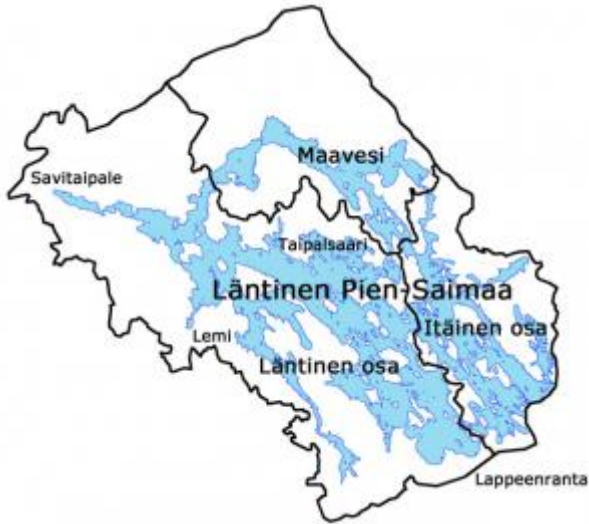

[Silta - a bridge for youth entrepreneurship](#) [9]

Keywords:

Entrepreneurship, LEADER/CLLD, Rural Inspiration Awards: nominees, Youth

Countries:

Finland

SILTA supports entrepreneurship among young people by providing a cooperative structure through which they can grow their business ideas and receive training, mentoring and peer support.