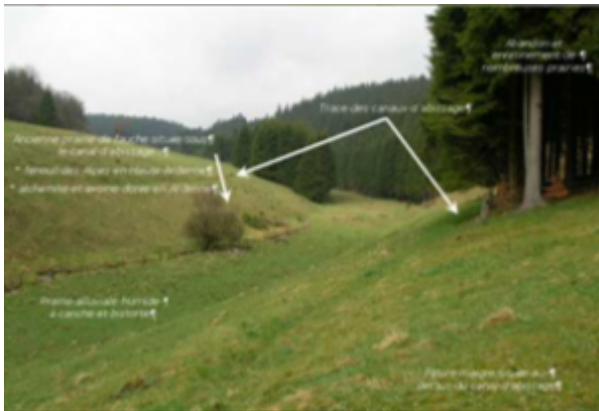

[‘Abissage’ - restoring traditional water management systems in the Ardennes](#) [3]

Keywords:

Biodiversity, Environmental protection, Irrigation, Nature conservation, Water management

Countries:

Belgium

Restoration of a meadow irrigation ditch to revive a multi-centennial tradition that existed throughout Europe and over time has produced meadows of outstanding flora.